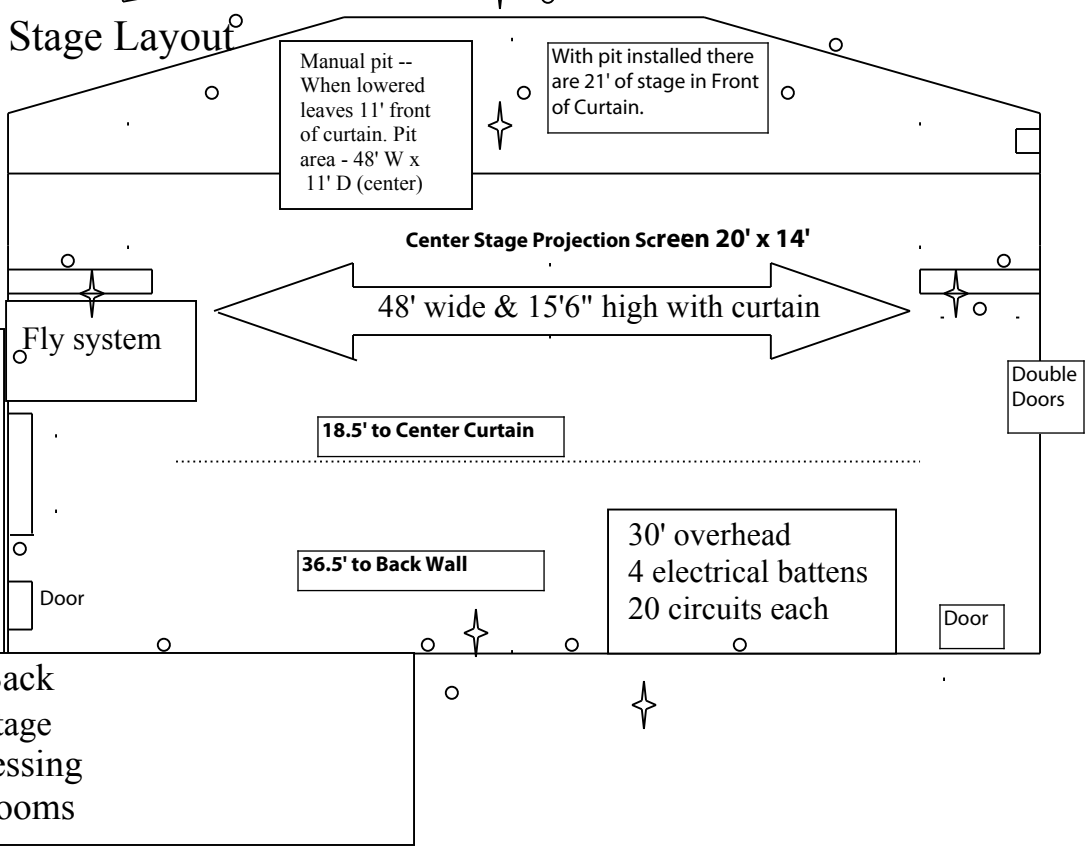

## AUDITORIUM FLOOR PLAN - 769 Total Seats

### Bottom Level Seats Front of Auditorium

HART COUNTY HIGH SCHOOL FINE ARTS CENTER  
AUDITORIUM SEAT LAYOUT - 769 Total Seats

Light Booth

Sound Booth

**BACK RIGHT**

7 Rows- 58 Seats  
Even Numbers

Row W- (8) 16,14,12,10,8,6,4,2  
Row V- (7) 14,12,10,8,6,4,2  
Row U- (7) 14,12,10,8,6,4,2  
Row T- (8) 16,14,12,10,8,6,4,2  
Row S- (9) 18,16,14,12,10,8,6,4,2  
Row R- (9) 18,16,14,12,10,8,6,4,2  
Row Q- (10) 20,18,16,14,12,10,8,6,4,2

---

aisle aisle aisle aisle aisle aisle aisle aisle aisle aisle

---

**FRONT RIGHT**

14 Rows- 127 Seats  
Even Numbers

Row P (10) 2-20  
Row N (10) 2-20  
Row M (10) 2-20  
Row L (10) 2-20  
Row K (10) 2-20  
Row J (10) 2-20  
Row H (10) 2-20  
Row G (10) 2-20  
Row F (9) 2-18  
Row E (9) 2-18  
Row D (8) 2-16  
Row C (8) 2-16  
Row B (7) 2-14  
Row A (6) 2-12

**FRONT CENTER**

14 Rows- 273 Seats  
Consecutive  
Numbers

Row P (20) 101-120  
Row N (19) 101-119  
Row M (20) 101-120  
Row L (19) 101-119  
Row K (20) 101-120  
Row J (19) 101-119  
Row H (20) 101-120  
Row G (19) 101-119  
Row F (20) 101-120  
Row E (19) 101-119  
Row D (20) 101-120  
Row C (19) 101-119  
Row B (20) 101-120  
Row A (19) 101-119