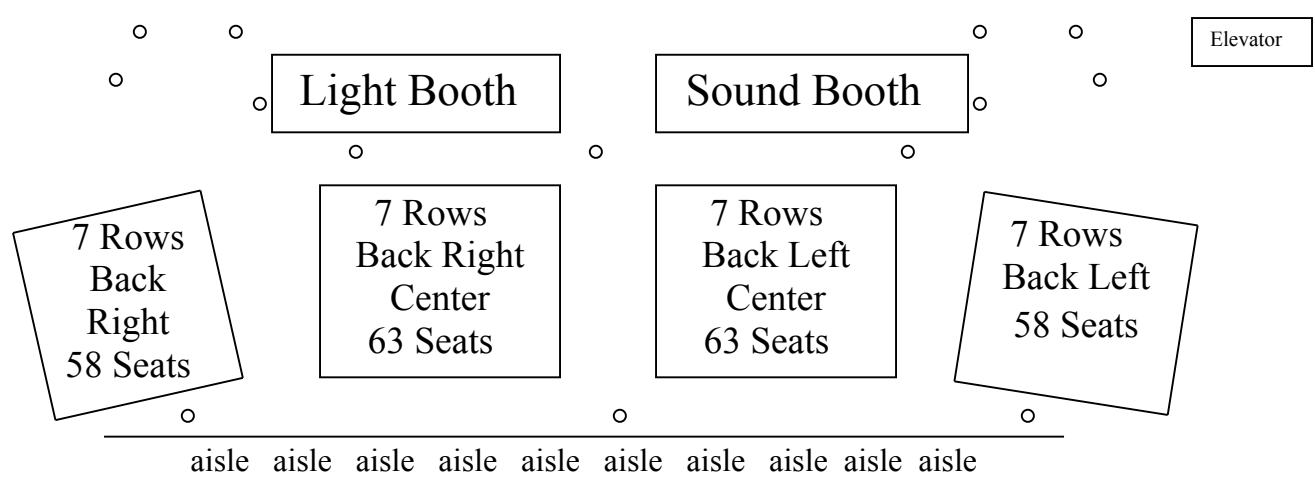

## AUDITORIUM FLOOR PLAN - 769 Total Seats

### Upper Level Seats Back of Auditorium

---

aisle aisle aisle aisle aisle aisle aisle aisle aisle aisle

---

**FRONT RIGHT**

14 Rows- 127 Seats  
Even Numbers

Row P (10) 2-20  
Row N (10) 2-20  
Row M (10) 2-20  
Row L (10) 2-20  
Row K (10) 2-20  
Row J (10) 2-20  
Row H (10) 2-20  
Row G (10) 2-20  
Row F (9) 2-18  
Row E (9) 2-18  
Row D (8) 2-16  
Row C (8) 2-16  
Row B (7) 2-14  
Row A (6) 2-12

**FRONT CENTER**

14 Rows- 273 Seats  
Consecutive  
Numbers

Row P (20) 101-120  
Row N (19) 101-119  
Row M (20) 101-120  
Row L (19) 101-119  
Row K (20) 101-120  
Row J (19) 101-119  
Row H (20) 101-120  
Row G (19) 101-119  
Row F (20) 101-120  
Row E (19) 101-119  
Row D (20) 101-120  
Row C (19) 101-119  
Row B (20) 101-120  
Row A (19) 101-119