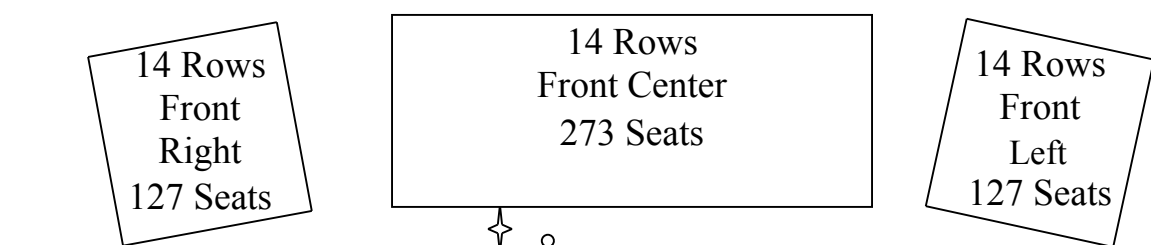

## AUDITORIUM FLOOR PLAN - 769 Total Seats

### Upper Level Seats Back of Auditorium

### Bottom Level Seats Front of Auditorium

HART COUNTY HIGH SCHOOL FINE ARTS CENTER  
AUDITORIUM SEAT LAYOUT - 769 Total Seats

Light Booth

Sound Booth

**BACK RIGHT**

7 Rows- 58 Seats  
Even Numbers

Row W- (8) 16,14,12,10,8,6,4,2  
Row V- (7) 14,12,10,8,6,4,2  
Row U- (7) 14,12,10,8,6,4,2  
Row T- (8) 16,14,12,10,8,6,4,2  
Row S- (9) 18,16,14,12,10,8,6,4,2  
Row R- (9) 18,16,14,12,10,8,6,4,2  
Row Q- (10) 20,18,16,14,12,10,8,6,4,2

---

aisle aisle aisle aisle aisle aisle aisle aisle aisle aisle

---

**FRONT RIGHT**

14 Rows- 127 Seats  
Even Numbers

Row P (10) 2-20  
Row N (10) 2-20  
Row M (10) 2-20  
Row L (10) 2-20  
Row K (10) 2-20  
Row J (10) 2-20  
Row H (10) 2-20  
Row G (10) 2-20  
Row F (9) 2-18  
Row E (9) 2-18  
Row D (8) 2-16  
Row C (8) 2-16  
Row B (7) 2-14  
Row A (6) 2-12